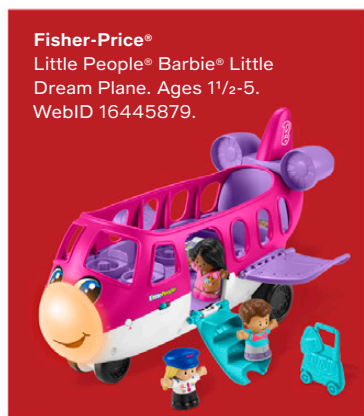

Fisher-Price®  
DJ Bouncin' Star, DJ Bouncin' Beats.  
Ages 9-36 mos. WebID 16445640, 14542804.

fisher-price

# Learn & grow: the fun begins

Fisher-Price® Little People® Barbie® Little Dream House. Ages 1½-5. WebID 14461776

Little People® Barbie® beach cruiser. Ages 1½-5. WebID 16445792.

On model: Calvin Klein. WebID 16701498.

Fisher-Price® Laugh & Learn® Smart Stages Sis. Ages 6-36 mos. WebID 10256234.

Fisher-Price® Baby's First Blocks set. Ages 6+ mos. WebID 14542802.

Fisher-Price® Little People® Barbie® Little Dream Plane. Ages 1½-5. WebID 16445879.