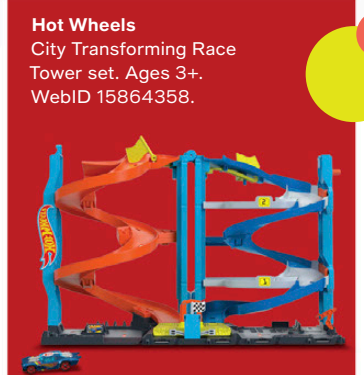

**Hot Wheels**  
Shark Chomp Transporter.  
Ages 4+. WebID 12076432.

**Hot Wheels**  
Racerverse™ Grogu's Great  
Race Track set. Age 4+. WebID  
16460891.

**Hot Wheels**  
Octopark Skate set or Taco  
Truck play case. Ages 5+.  
WebID 16460744, 16460748.

Hot Toy!

**Hot Wheels**  
Racerverse™  
Spider-Man's Web  
Slingshot Speedway  
Track set. Ages 4+.  
WebID 16460753.

Hot Toy!

**Hot Wheels**  
Monster Trucks Arena Smashers  
Mega-Wrex vs. Crushzilla  
Takedown playset. Ages 4+.  
WebID 16539399.