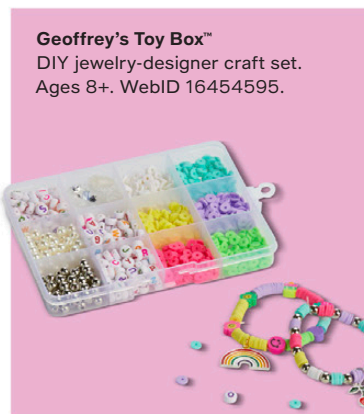

Big play,
all day
from our
brands