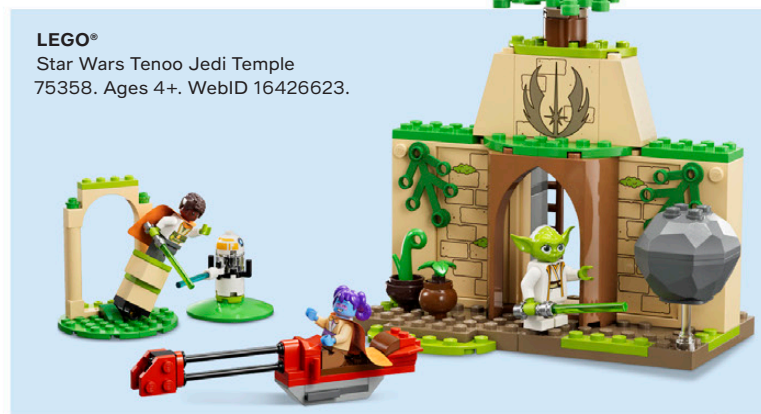

Transformers
Rise of the Beasts
Command & Convert
Animatronic Optimus
Primal. Ages 3+.
WebID 16467088.

Star Wars
Winter plush
Stormtrooper.
Ages 3+.
WebID
16467078.

Star Wars
Galactic
Ashoka
action figure.
Ages 14+.
WebID
16467084.