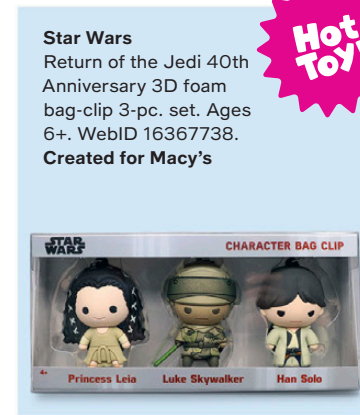

Hot Toy!

DC Comics
Gotham City™
Guardian playset.
Ages 4+. WebID
16429858.

Hot Toy!

Hot Toy!

Hot Toy!

Hot Toy!