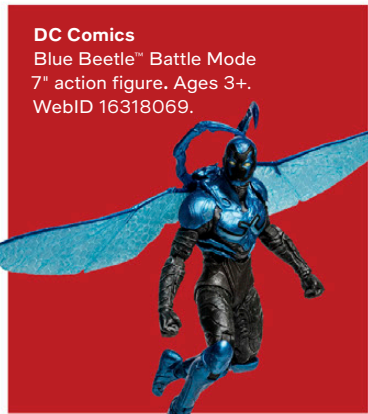

DC Comics
WB 100th Movie 4" figure 6-pk.
Ages 3+. WebID 16455184.

DC Comics
Superman™ the Man of
Steel. Ages 3+. WebID
16426723.

DC Comics
Blue Beetle™ Battle Mode
7" action figure. Ages 3+.
WebID 16318069.