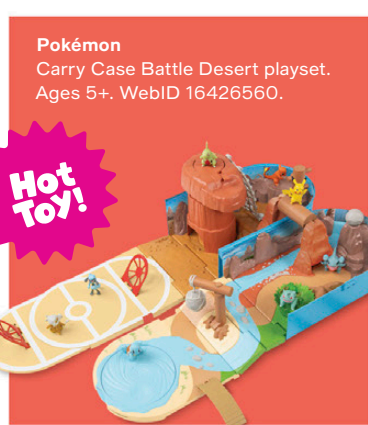

Hot Toy!

Hot Toy!

Hot Toy!

Hot Toy!

Hot Toy!

Hot Toy!

Hot Toy!

Hot Toy!

Create your dream team