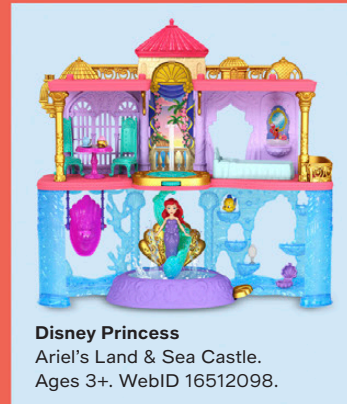

# Disney

**Disney Princess**  
Belle's Teatime cart.  
Ages 3+. WebID 15913853.

**Disney Princess**  
Princess Celebration pack.  
Ages 3+. WebID 16460716.

**Disney Princess**  
Magical Adventures Castle.  
Ages 3+. WebID 16512072.

**Disney Princess**  
Ariel's Land & Sea Castle.  
Ages 3+. WebID 16512098.

**Disney Princess**  
Rapunzel & Maximus dolls.  
Ages 3+. WebID 15913854.

**Disney & Lionel Trains**  
100th Anniversary Princess ready-to-play train set. Ages 4+. WebID 16092295. Created for Macy's