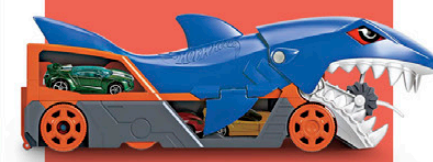

Lots of roars, no limit on imagination

Hot Toy!

Why we love it
Race, stunt & do
battle with a dragon?
Yes, please!

Hot Toy!

Hot Toy!