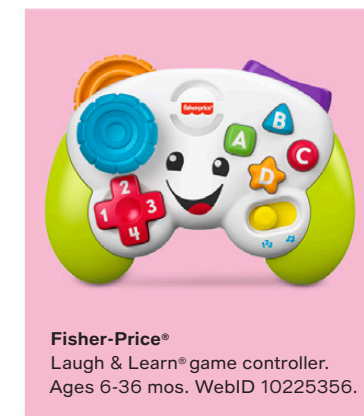

Fisher-Price® Laugh & Learn® Smart Stages Sis. Ages 6-36 mos. WebID 10256234.

Fisher-Price® Baby's First Blocks set. Ages 6+ mos. WebID 14542802.

Fisher-Price® Little People® Barbie® Little Dream Plane. Ages 1½-5. WebID 16445879.

Fisher-Price® Laugh & Learn® My Smart Purse. Ages 6-36 mos. WebID 10225354.

Fisher-Price® Rock-a-Stack®. Ages 6+ mos. WebID 16454053.

Chatter telephone®. Ages 12+ mos. WebID 11318852

Classic xylophone. Ages 18+ mos. WebID 11318846.

Fisher-Price® Linkimals™ Learning Narwhal. Ages 18+ mos. WebID 16445958.

Fisher-Price® Laugh & Learn® game controller. Ages 6-36 mos. WebID 10225356.

Fisher-Price® Little People® Disney Princess Magical Lights & Dancing Castle. Ages 1½-5. WebID 16454045.