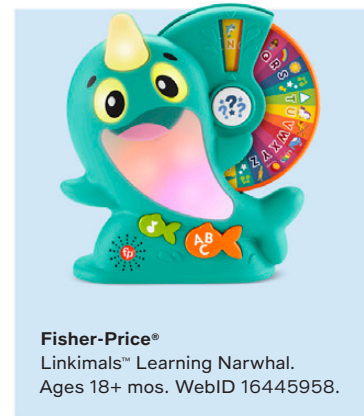

# Learn & grow: the fun begins

Fisher-Price® Little People® Barbie® Little Dream House. Ages 1½-5. WebID 14461776

Little People® Barbie® beach cruiser. Ages 1½-5. WebID 16445792.

On model: Calvin Klein. WebID 16701498.

Fisher-Price® Laugh & Learn® Smart Stages Sis. Ages 6-36 mos. WebID 10256234.

Fisher-Price® Baby's First Blocks set. Ages 6+ mos. WebID 14542802.

Fisher-Price® Little People® Barbie® Little Dream Plane. Ages 1½-5. WebID 16445879.

Fisher-Price® Laugh & Learn® My Smart Purse. Ages 6-36 mos. WebID 10225354.

Fisher-Price® Rock-a-Stack®. Ages 6+ mos. WebID 16454053.

Chatter telephone®. Ages 12+ mos. WebID 11318852

Classic xylophone. Ages 18+ mos. WebID 11318846.

Fisher-Price® Linkimals™ Learning Narwhal. Ages 18+ mos. WebID 16445958.

Fisher-Price® Laugh & Learn® game controller. Ages 6-36 mos. WebID 10225356.

Fisher-Price® Little People® Disney Princess Magical Lights & Dancing Castle. Ages 1½-5. WebID 16454045.