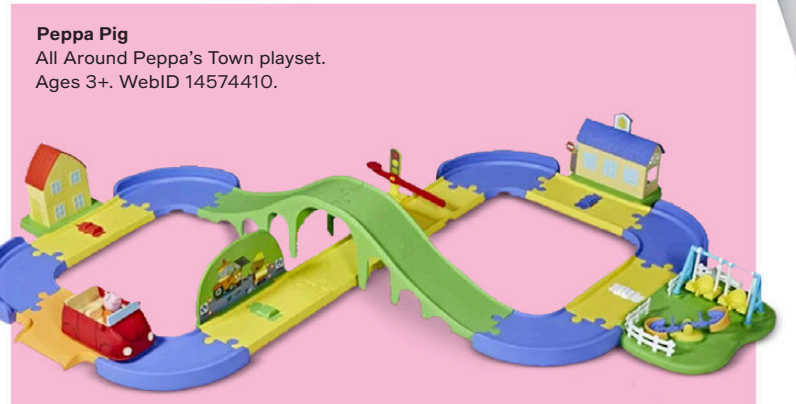

**Peppa Pig**  
Fun Fair playset.  
Ages 3+. WebID 16519194.  
Created for Macy's

**Peppa Pig**  
Peppa's Bedtime Lullabies singing plush doll.  
Ages 3+. WebID 14574403.

**Peppa Pig**  
Away We Go! With Peppa playset.  
Ages 3+. WebID 14592330.  
Created for Macy's

**Peppa Pig**  
Peppa's cruise ship.  
Ages 3+. WebID 16455175.

**Peppa Pig**  
All Around Peppa's Town playset.  
Ages 3+. WebID 14574410.

Ready,  
set, get  
creative!

**Play-Doh**  
Supermarket Spree.  
Ages 3+. WebID 16592341.  
Created for Macy's