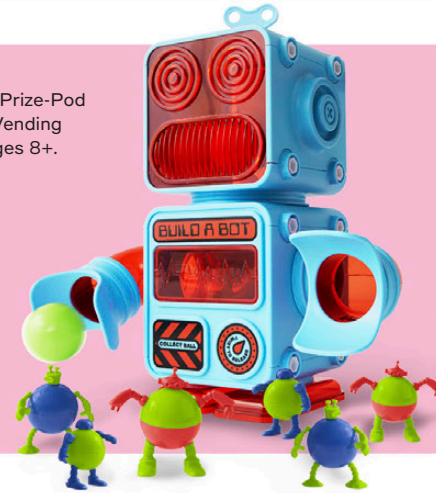

Discovery
#MINDBLOWN DIY Prize-Pod
Robot 52-pc. Retro Vending
Machine Build kit. Ages 8+.
WebID 16645281.

Discovery
#MINDBLOWN Space Race
Marble Run 340-pc. construction set.
Ages 8+. WebID 16645280.

Discovery
#MINDBLOWN Glow Science Lab
Glow-In-The-Dark Experiment set.
Ages 8+. WebID 16645279.
Created for Macy's