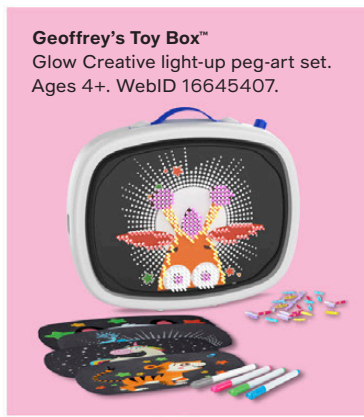

Big play,
all day
from our
brands