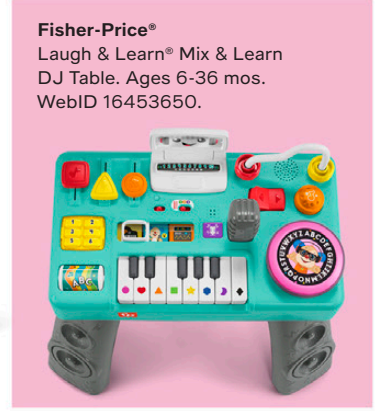

Fisher-Price® Laugh & Learn® My Smart Purse. Ages 6-36 mos. WebID 10225354.

Fisher-Price® Rock-a-Stack®. Ages 6+ mos. WebID 16454053.

Chatter telephone®. Ages 12+ mos. WebID 11318852

Classic xylophone. Ages 18+ mos. WebID 11318846.

Fisher-Price® Linkimals™ Learning Narwhal. Ages 18+ mos. WebID 16445958.

Fisher-Price® Laugh & Learn® game controller. Ages 6-36 mos. WebID 10225356.

Fisher-Price® Little People® Disney Princess Magical Lights & Dancing Castle. Ages 1½-5. WebID 16454045.

Fisher-Price® Laugh & Learn® 3-in-1 On-the-Go Camper. Ages 9-38 mos. WebID 12888033.

Fisher-Price® Laugh & Learn® 4-in-1 game experience. Ages 9-36 mos. WebID 14615842.

Fisher-Price® Little People® Light-Up Learning Garage. Ages 1-5. WebID 16453673.

Fisher-Price® Laugh & Learn® Mix & Learn DJ Table. Ages 6-36 mos. WebID 16453650.

Fisher-Price® Laugh & Learn® 4-in-1 Farm-to-Market tractor. Ages 9-36 mos. WebID 16453607.