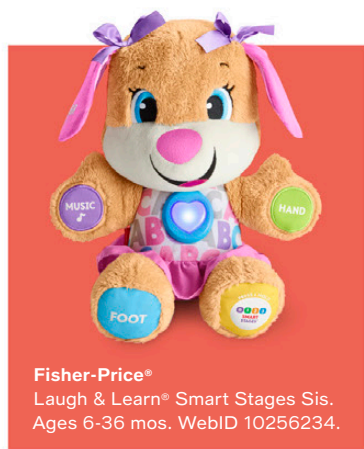

Fisher-Price®  
DJ Bouncin' Star, DJ Bouncin' Beats.  
Ages 9-36 mos. WebID 16445640, 14542804.

fisher-price

# Learn & grow: the fun begins

Fisher-Price® Little People® Barbie® Little Dream House. Ages 1½-5. WebID 14461776

Little People® Barbie® beach cruiser. Ages 1½-5. WebID 16445792.

On model: Calvin Klein. WebID 16701498.

Fisher-Price® Laugh & Learn® Smart Stages Sis. Ages 6-36 mos. WebID 10256234.

Fisher-Price® Baby's First Blocks set. Ages 6+ mos. WebID 14542802.

Fisher-Price® Little People® Barbie® Little Dream Plane. Ages 1½-5. WebID 16445879.