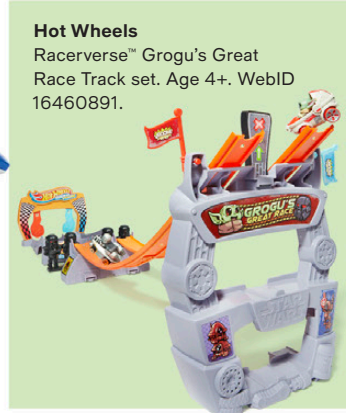

Why we love it  
Race, stunt & do  
battle with a dragon?  
Yes, please!

**Hot Wheels**  
City Super Twist Tire Shop playset.  
Ages 4+. WebID 14597030.

**Hot Wheels**  
Epic Crash Dash Track set.  
Ages 5+. WebID 16460698.

**Hot Wheels**  
Shark Chomp Transporter.  
Ages 4+. WebID 12076432.

**Hot Wheels**  
Racerverse™ Grogu's Great  
Race Track set. Age 4+. WebID  
16460891.

**Hot Wheels**  
Octopark Skate set or Taco  
Truck play case. Ages 5+.  
WebID 16460744, 16460748.