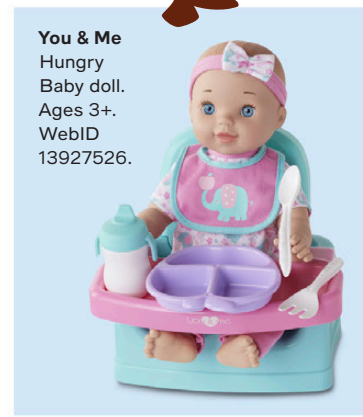

Big play,  
all day  
from our  
brands

**You & Me**  
Chatter & Coo  
doll & high chair.  
Ages 3+. WebID  
14760284,  
13942851.

**You & Me**  
Hungry  
Baby doll.  
Ages 3+.  
WebID  
13927526.

**Fast Lane**  
Lights & Sounds  
construction playset.  
Ages 3+. WebID  
16518182.