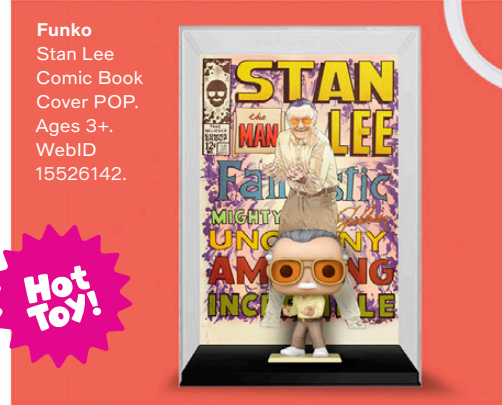

Funko
Stan Lee
Comic Book
Cover POP.
Ages 3+.
WebID
15526142.

Hot Toy!