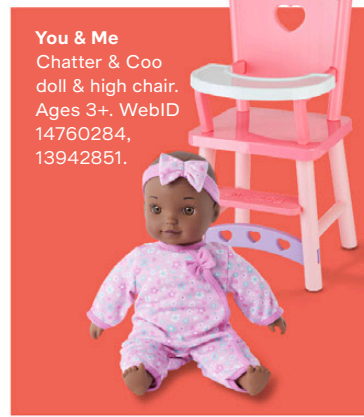

Big play,  
all day  
from our  
brands

**You & Me**  
Chatter & Coo  
doll & high chair.  
Ages 3+. WebID  
14760284,  
13942851.

**You & Me**  
Hungry  
Baby doll.  
Ages 3+.  
WebID  
13927526.

**Fast Lane**  
Lights & Sounds  
construction playset.  
Ages 3+. WebID  
16518182.