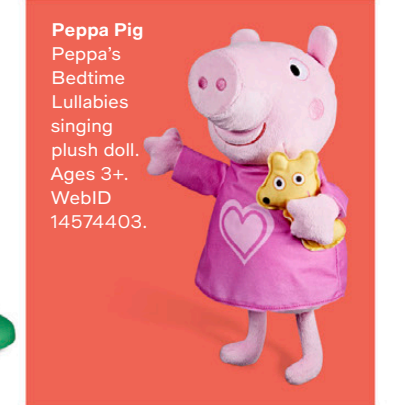

**LEGO®**  
Gabby's dollhouse.  
Ages 4+. WebID 16425497.

**Gabby's Dollhouse**  
Cat Friend cruise ship.  
Ages 3+. WebID 16422173.

**Gabby's Dollhouse**  
Purrfect dollhouse.  
Ages 3+. WebID 12904306.

**Peppa Pig**  
Fun Fair playset.  
Ages 3+. WebID 16519194.  
Created for Macy's

**Peppa Pig**  
Peppa's Bedtime Lullabies singing plush doll.  
Ages 3+. WebID 14574403.

**Peppa Pig**  
Away We Go! With Peppa playset.  
Ages 3+. WebID 14592330.  
Created for Macy's