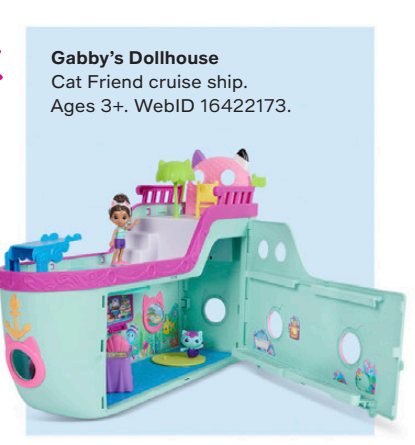

# Disney

**Disney Princess**  
Belle's Teatime cart.  
Ages 3+. WebID 15913853.

**Disney Princess**  
Princess Celebration pack.  
Ages 3+. WebID 16460716.

**Disney Princess**  
Magical Adventures Castle.  
Ages 3+. WebID 16512072.

**Disney Princess**  
Ariel's Land & Sea Castle.  
Ages 3+. WebID 16512098.

**Disney Princess**  
Rapunzel & Maximus dolls.  
Ages 3+. WebID 15913854.

**Disney & Lionel Trains**  
100th Anniversary Princess ready-to-play train set. Ages 4+. WebID 16092295. Created for Macy's

**LEGO®**  
Gabby's dollhouse.  
Ages 4+. WebID 16425497.

**Gabby's Dollhouse**  
Cat Friend cruise ship.  
Ages 3+. WebID 16422173.

**Gabby's Dollhouse**  
Purrfect dollhouse.  
Ages 3+. WebID 12904306.

**Peppa Pig**  
Fun Fair playset.  
Ages 3+. WebID 16519194.  
Created for Macy's

**Peppa Pig**  
Peppa's Bedtime Lullabies singing plush doll.  
Ages 3+. WebID 14574403.

**Peppa Pig**  
Away We Go! With Peppa playset.  
Ages 3+. WebID 14592330.  
Created for Macy's