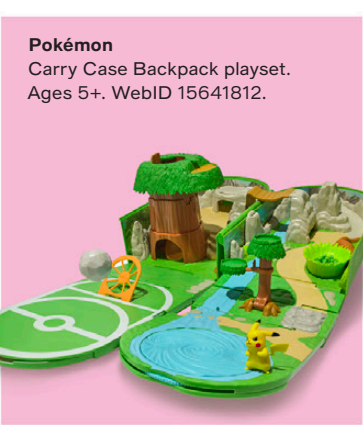

Hot Toy!

Hot Toy!

Hot Toy!

Hot Toy!

Hot Toy!

Hot Toy!

Hot Toy!

Hot Toy!

Create your dream team